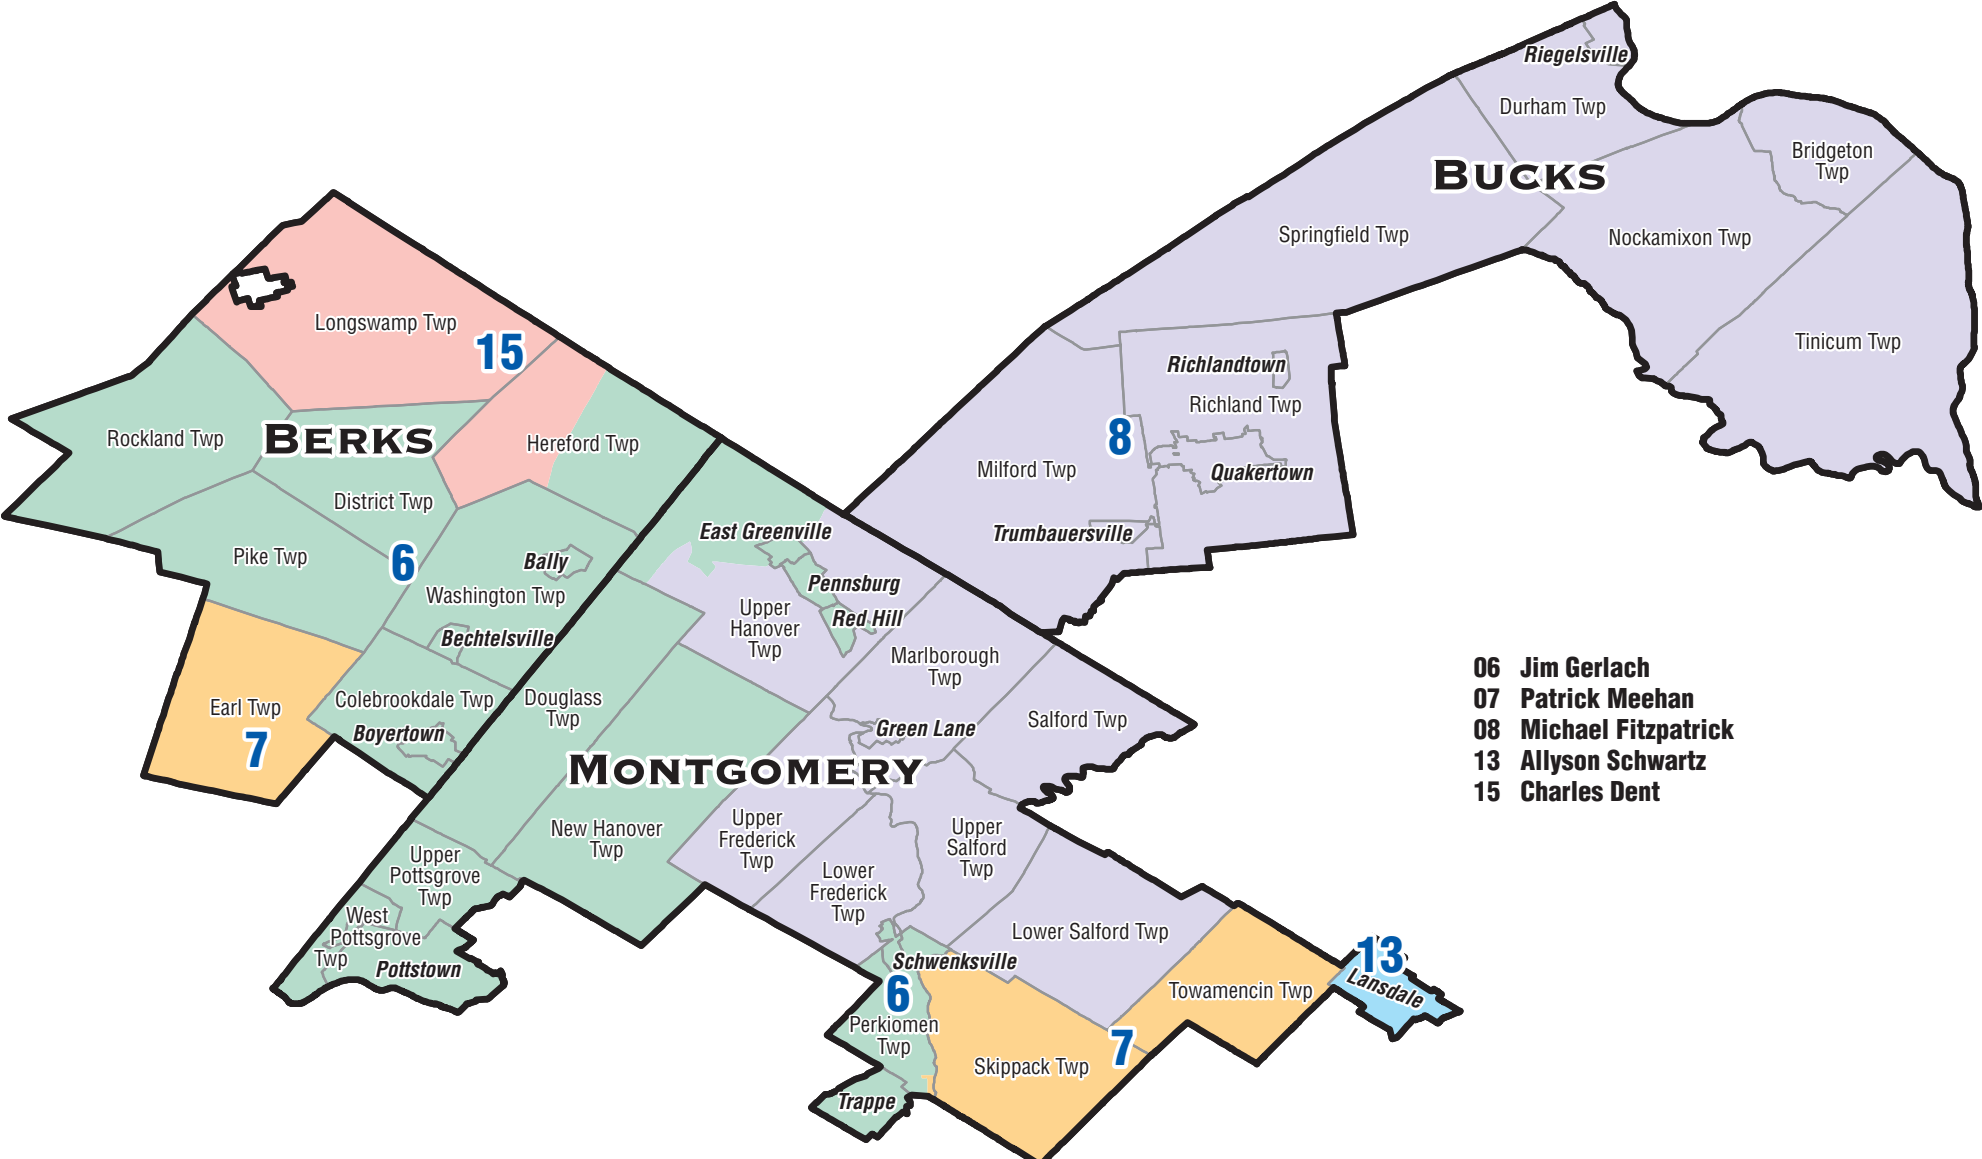

# SENATE DISTRICT 24: Congressional Districts

- 06 Jim Gerlach**
- 07 Patrick Meehan**
- 08 Michael Fitzpatrick**
- 13 Allyson Schwartz**
- 15 Charles Dent**