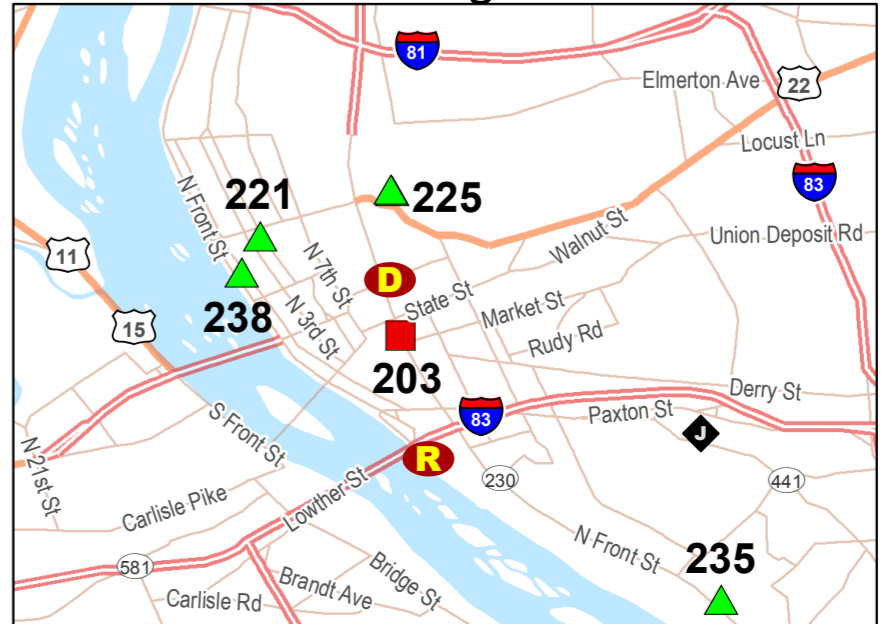

Harrisburg Detail