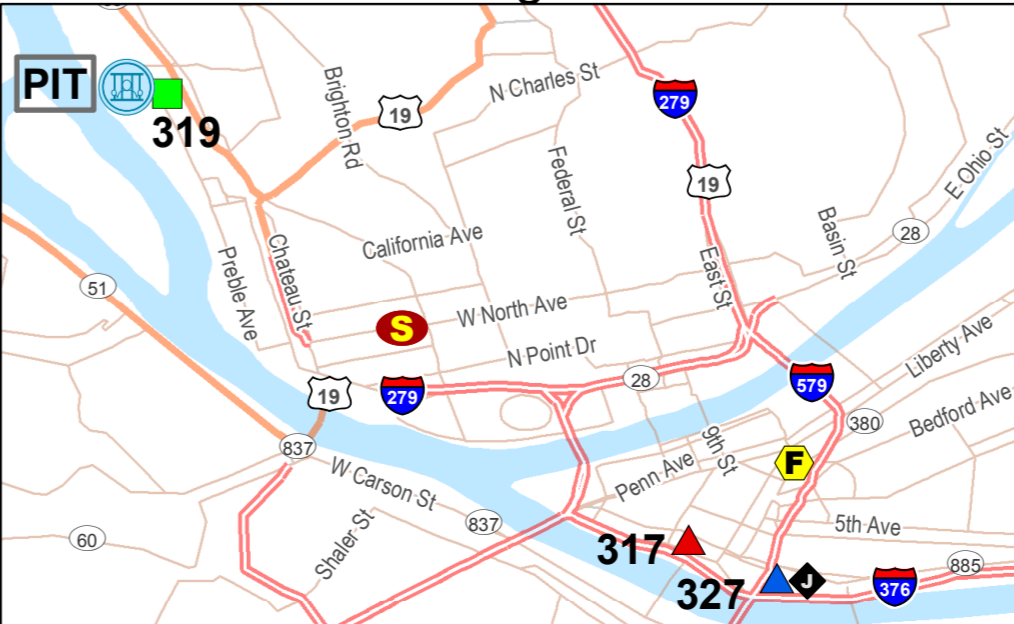

Pittsburgh Detail