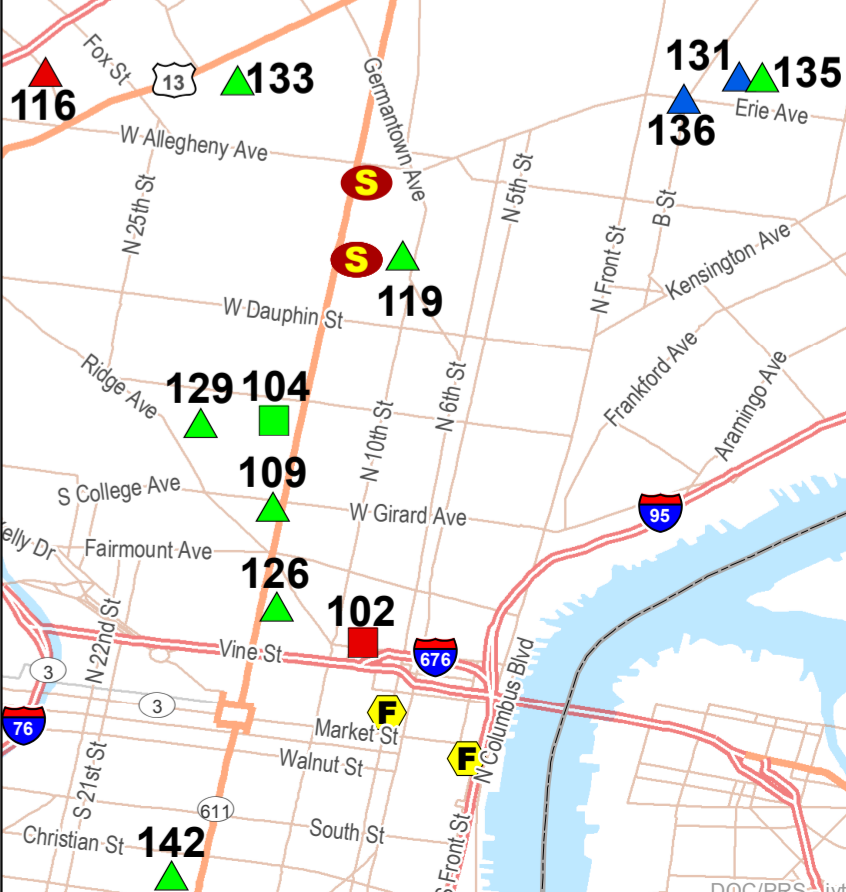

State Correctional Institutions and Other Facilities

Code	Facility Name	Code	Facility Name	Code	Facility Name
ALB	SCI Albion	FYT	SCI Fayette	PIT	SCI Pittsburgh
BEN	SCI Benner	GRA	SCI Graterford	PNG	SCI Pine Grove
CAM	SCI Camp Hill	GRN	SCI Greene	QUE	Quehanna Boot Camp
CBS	SCI Cambridge Springs	HOU	SCI Houtzdale	RET	SCI Retreat
CEN	Central Office (HQ)	HUN	SCI Huntingdon	ROC	SCI Rockview
CHS	SCI Chester	LAU	SCI Laurel Highlands	SMI	SCI Smithfield
COA	SCI Coal Township	MAH	SCI Mahanoy	SMR	SCI Somerset
DAL	SCI Dallas	MER	SCI Mercer	TRA	Training Academy
FRA	SCI Frackville	MUN	SCI Muncy	WAM	SCI Waymart
FRS	SCI Forest	PHX	SCI Pheonix		

Pittsburgh Detail

Harrisburg Detail

Philadelphia Detail

Philadelphia CCC & CCF
102 119 133
104 126 135
109 129 136
116 131