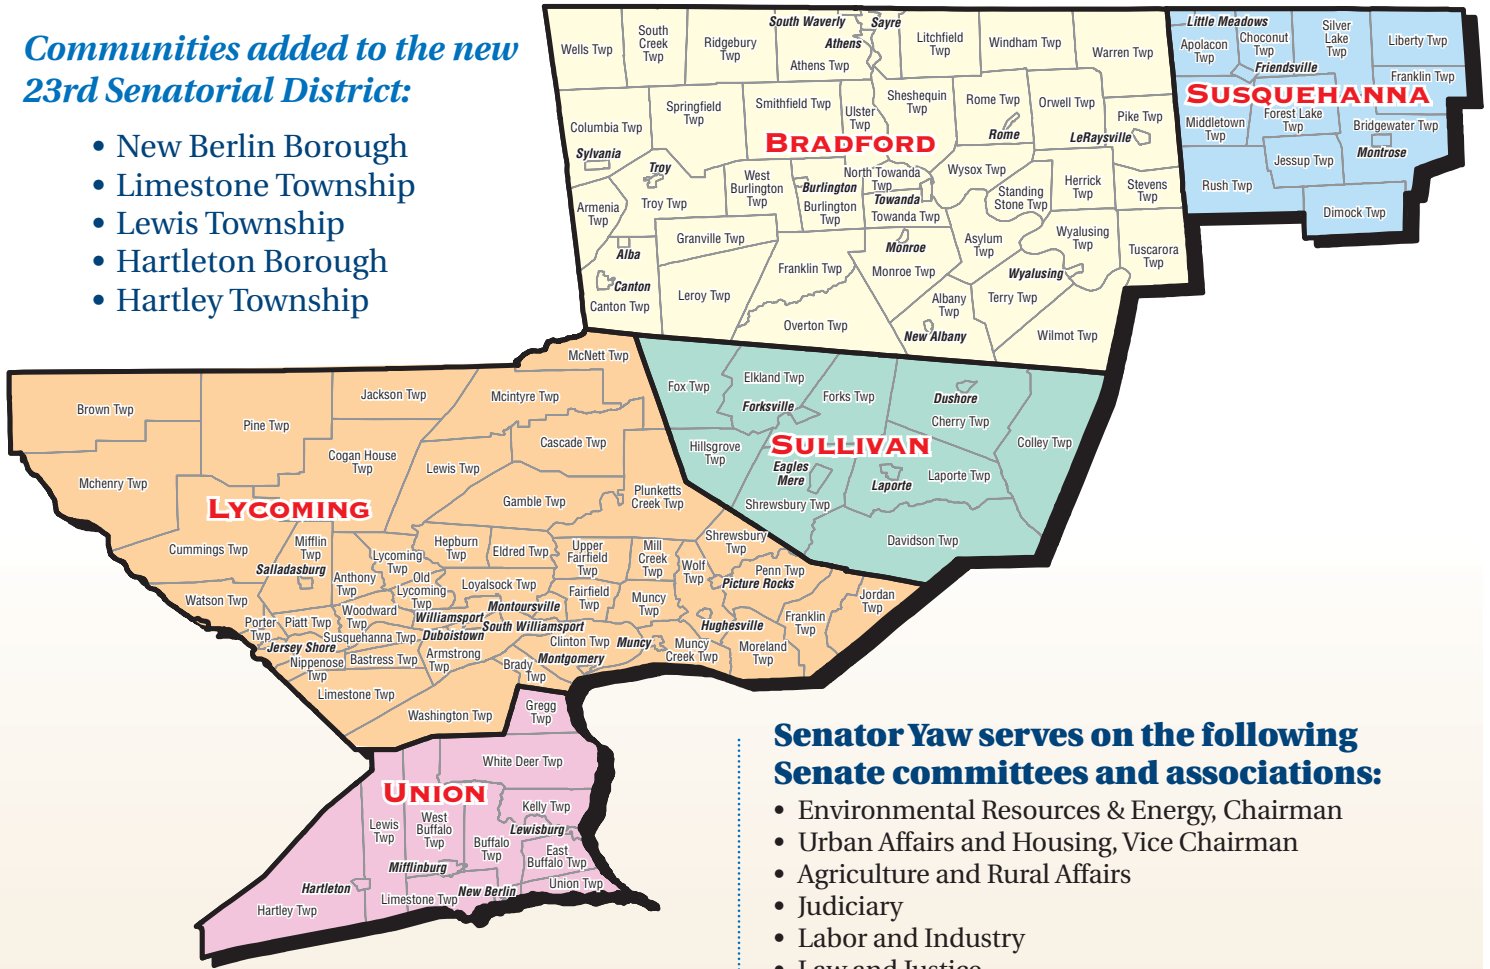

# The New 23rd Senatorial District

## Communities added to the new 23rd Senatorial District:

- New Berlin Borough
- Limestone Township
- Lewis Township
- Hartleton Borough
- Hartley Township